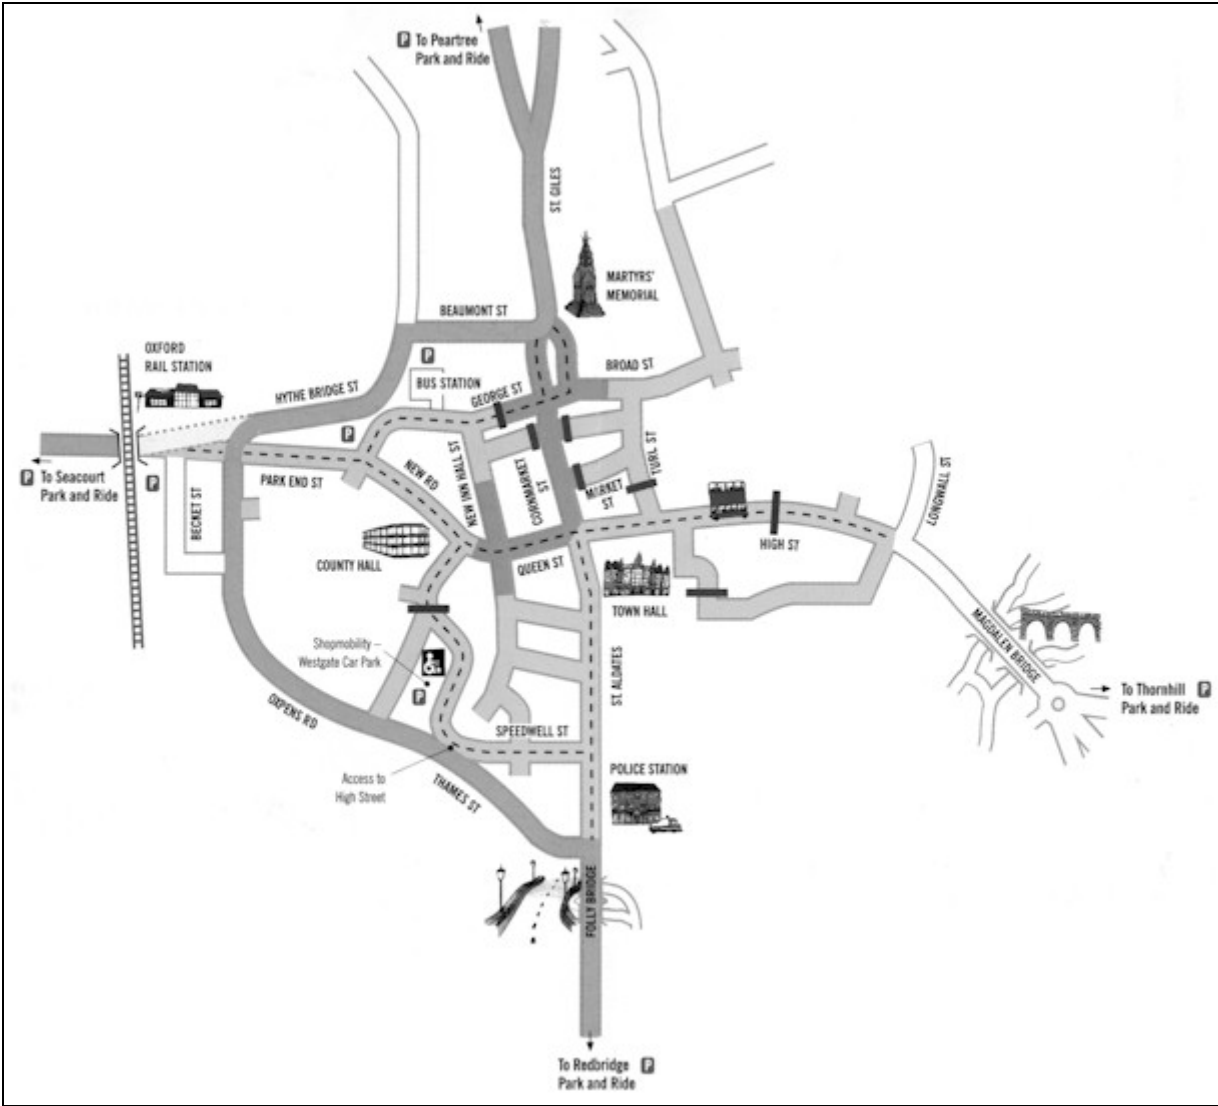

Darbys - how to find us

52 New Inn Hall Street
Oxford OX1 2QD
Telephone: 01865 811700
Fax: 01865 811777
Email: info@darbys.co.uk

Oxford street map

Directions (also see maps below)

It is still possible to approach Darbys by car. We have a visitors car park where parking spaces can be booked with prior notice. There are also two large pay and display car parks nearby.

By car, follow these instructions:-

From the North or East travel down Beaumont Street or Walton Street into Hythe Bridge Street. Turn left at the first set of traffic lights past The Royal Oxford Hotel and turn left again at the next traffic lights into Park End Street. *Bear left into Worcester Street and follow the right into George Street. From here take the first right into New Inn Hall Street. We are situated on the left hand side just past O'Neill's Public House. Access to our car park is under the archway to the left hand side of our building.

From the South turn right at the traffic lights from Oxpens Road into Park End Street and then follow instructions as above*.

From the West via Botley Road, go under the railway bridge up to the first set of traffic lights. You will need to go straight on but end up in the right hand lane. At the next set of lights, you will need to turn right and then you will need to be in the left hand lane. Turn left into Park End Street and then follow the instructions as above*.

Oxford map

Oxfordshire area map