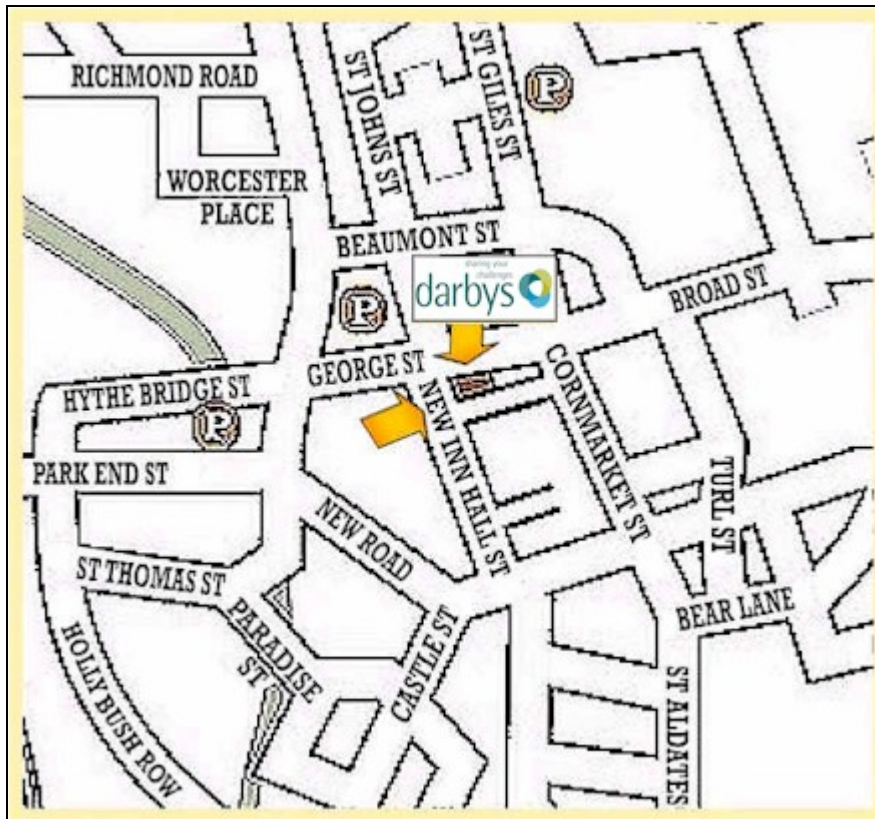

Darbys - how to find us

52 New Inn Hall Street
Oxford OX1 2QD
Telephone: 01865 811700
Fax: 01865 811777
Email: info@darbys.co.uk

Oxford street map

Directions (also see maps below)

It is still possible to approach Darbys by car. We have a visitors car park where parking spaces can be booked with prior notice. There are also two large pay and display car parks nearby.

By car, follow these instructions:-

From the North or East travel down Beaumont Street or Walton Street into Hythe Bridge Street. Turn left at the first set of traffic lights past The Royal Oxford Hotel and turn left again at the next traffic lights into Park End Street. *Bear left into Worcester Street and follow the right into George Street. From here take the first right into New Inn Hall Street. We are situated on the left hand side just past O'Neill's Public House. Access to our car park is under the archway to the left hand side of our building.

From the South turn right at the traffic lights from Oxpens Road into Park End Street and then follow instructions as above*.

From the West via Botley Road, go under the railway bridge up to the first set of traffic lights. You will need to go straight on but end up in the right hand lane. At the next set of lights, you will need to turn right and then you will need to be in the left hand lane. Turn left into Park End Street and then follow the instructions as above*.

Oxford map

Oxfordshire area map